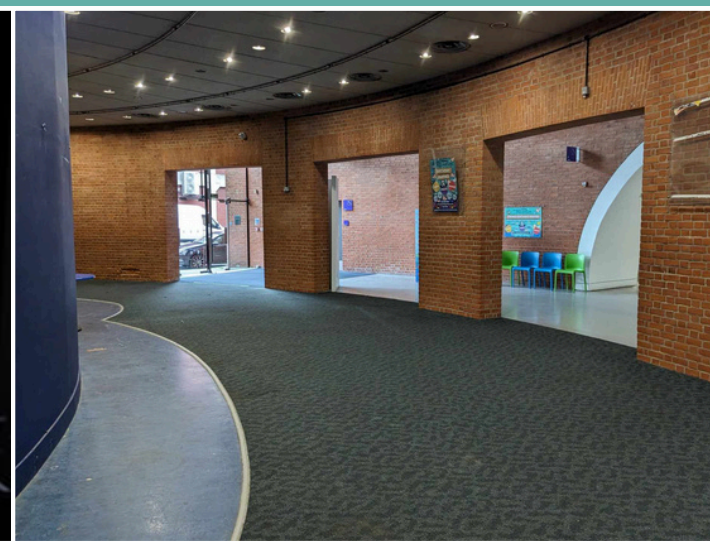

Catering, guided tours and welcome drinks available upon request.

Capacity:

Reception	250
Cabaret	80

TURING ROOM

This spacious, purpose built meeting room has natural light and a dedicated lobby area for registration or refreshments.

PARSONS CONCOURSE

Set within a bright and characterful space, this venue features tall glass windows that flood the room with natural light, curved brick walls ideal for exhibitions, and high ceilings that create an open, airy feel. Its unique atmosphere makes it a perfect choice for meetings, workshops, and team away days. Please note that no A/V facilities are available in this space.

Capacity:

Reception	100
Cabaret	60

BRISTOL **MEGA** LARGE SCREEN THEATRE SCREEN

Our space offers a unique and impactful setting for lectures and conferences. The venue is fully accessible via lift, with 10 dedicated wheelchair spaces, and includes A/V connectivity from stage to projector. Please note that A/V services are available at an additional cost to the venue hire fee.