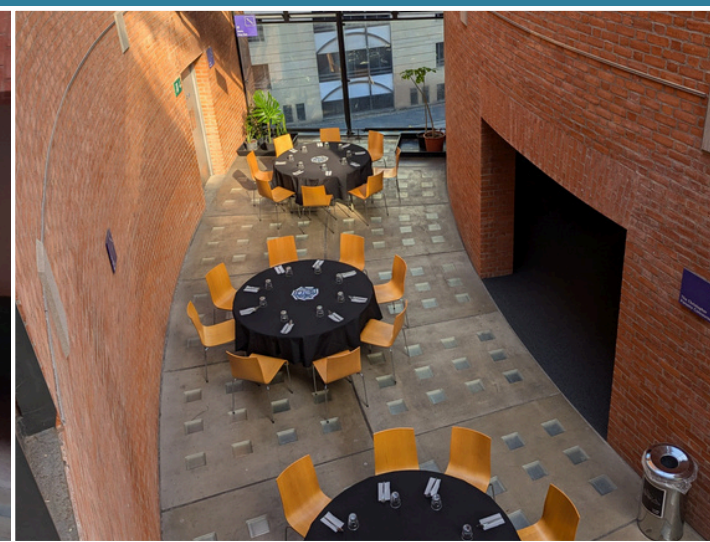

Catering, guided tours and welcome drinks available upon request.

Capacity:

Reception	250
Cabaret	80

TURING ROOM

This spacious, purpose built meeting room has natural light and a dedicated lobby area for registration or refreshments.

PARSONS CONCOURSE

Set within a bright and characterful space, this venue features tall glass windows that flood the room with natural light, curved brick walls ideal for exhibitions, and high ceilings that create an open, airy feel. Its unique atmosphere makes it a perfect choice for meetings, workshops, and team away days. Please note that no A/V facilities are available in this space.