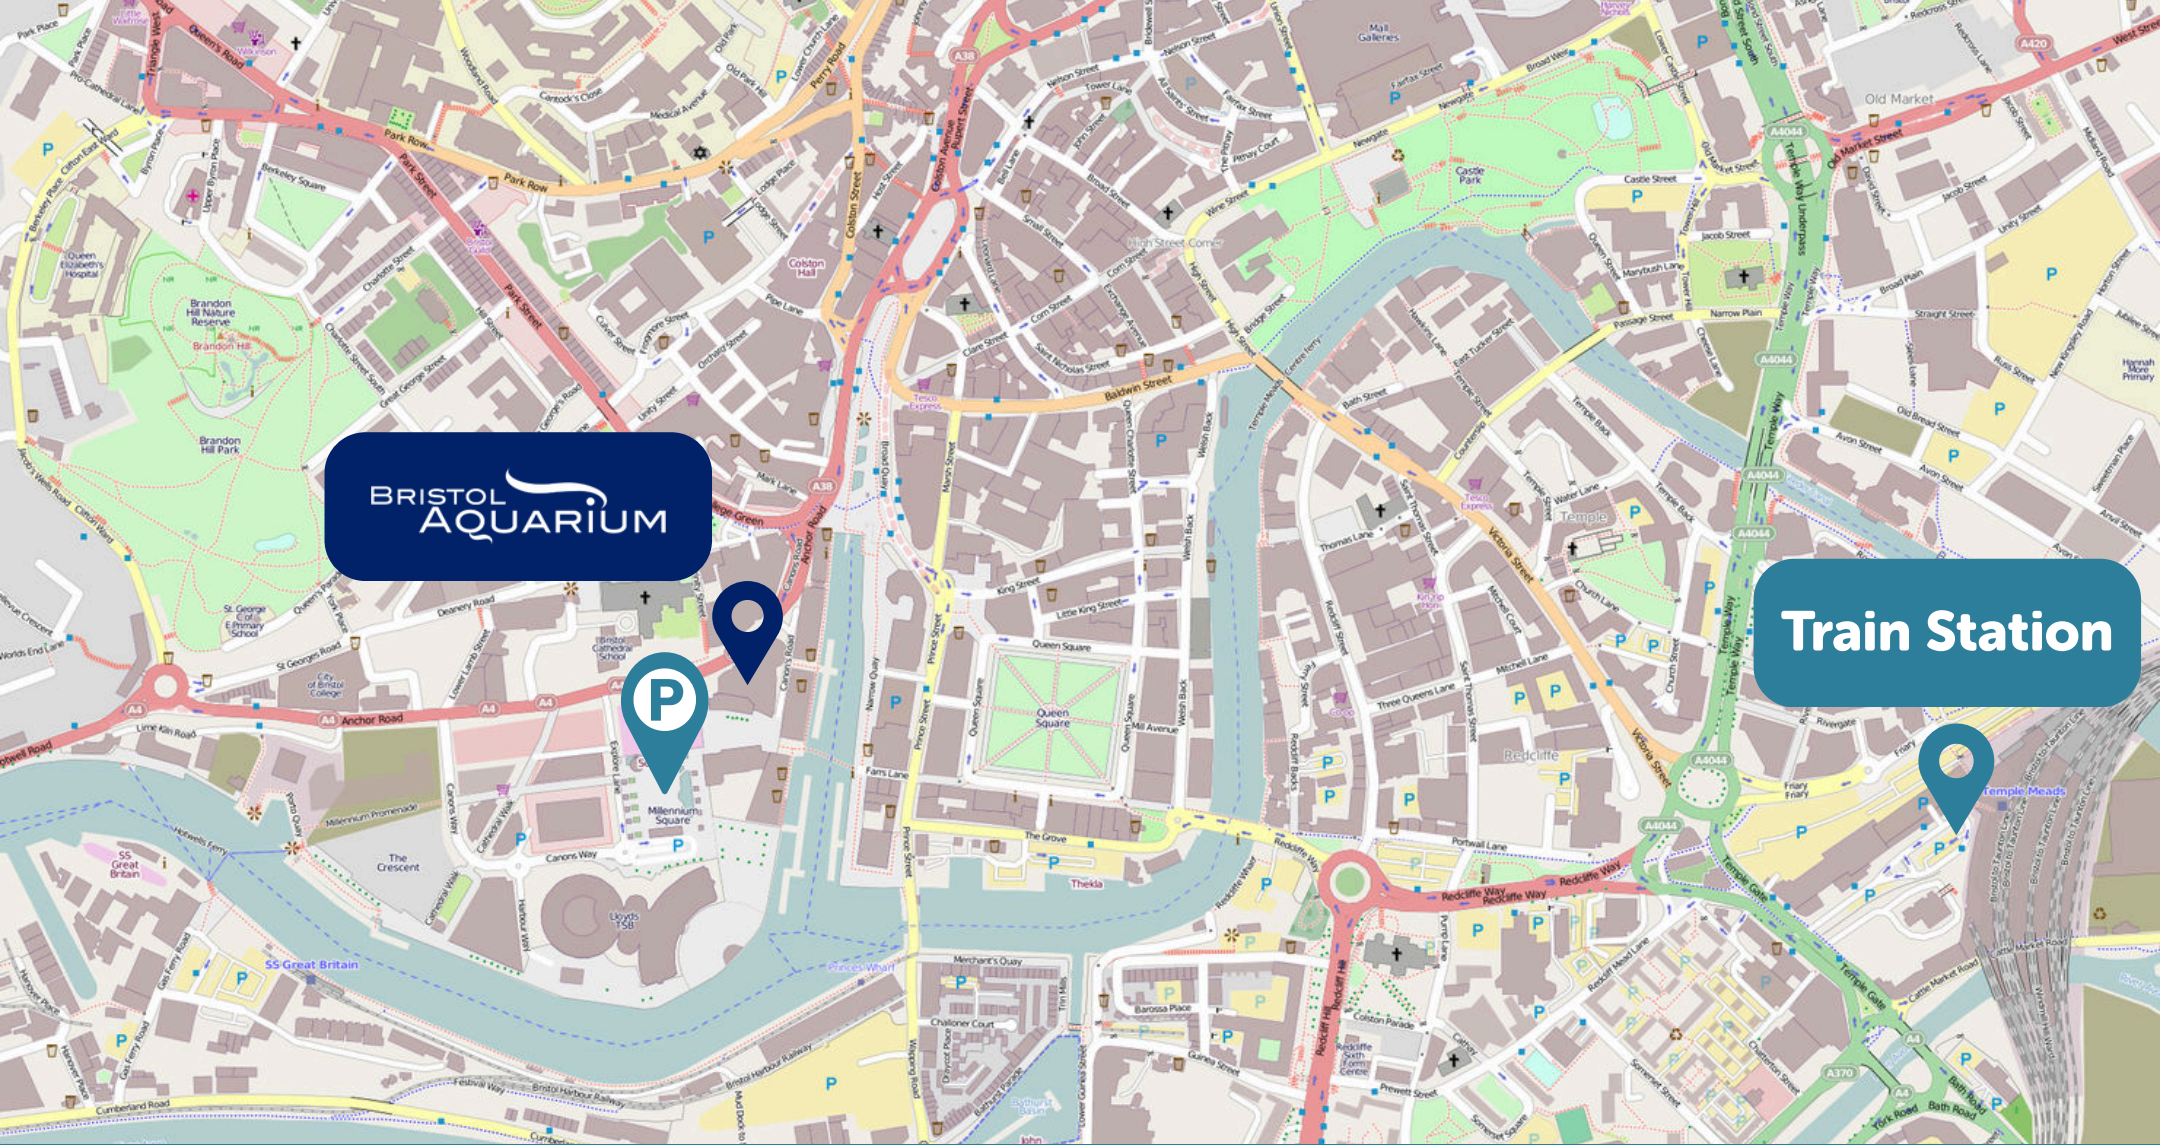

HOW TO GET HERE

By train:

Use Bristol Temple Meads station, we are a 20 minute walk, 17 minute Ferry ride or a 10 minute bus ride.

By bus:

Catch First Bus service numbers 8 or 9 to College Green, walk from College Green down the side of Bristol Cathedral. Cross the road at the traffic lights to the aquarium.

By car:

We do not have an aquarium car park and we recommend you are aware of the car parks available through the city before you set off for the day.

The nearest is:
Millennium Square Car Park (a 2 minute walk)

Scan here for more information.

Contact Details

+44 117 929 8929

venuehire@bristolaquarium.co.uk

Bristol Aquarium, Anchor Road
Bristol, BS1 5TT