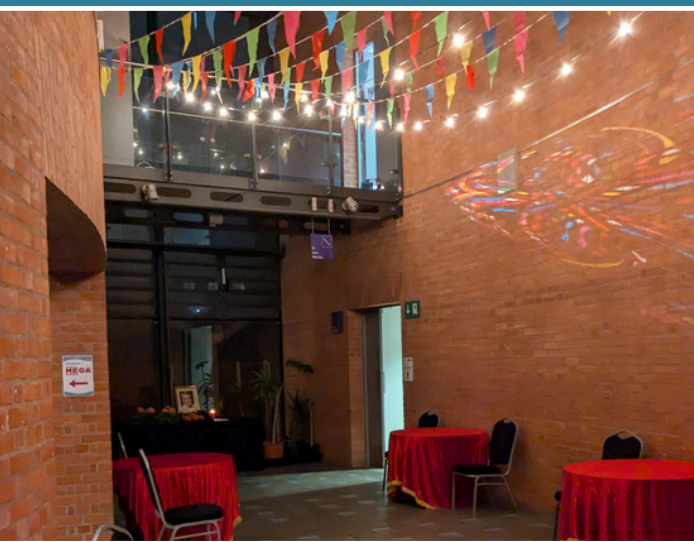

Email Address
venuehire@bristolaquarium.co.uk

AQUARIUM AFTER-HOURS

Invite your guests under the sea and have the entire aquarium to yourselves for an evening! Wander through our displays to marvel at marine life and our lit-up botanical houses, giving guests a different experience from the day time. Continue to party the night away in our canopied main foyer with a drink in hand.

PARSONS CONCOURSE

Set within a bright and characterful space, this venue features tall glass windows that flood the room with natural light, curved brick walls ideal for exhibitions, and high ceilings that create an open, airy feel. Its unique atmosphere makes it a perfect choice for meetings, workshops, and team away days. Please note that no A/V facilities are available in this space.